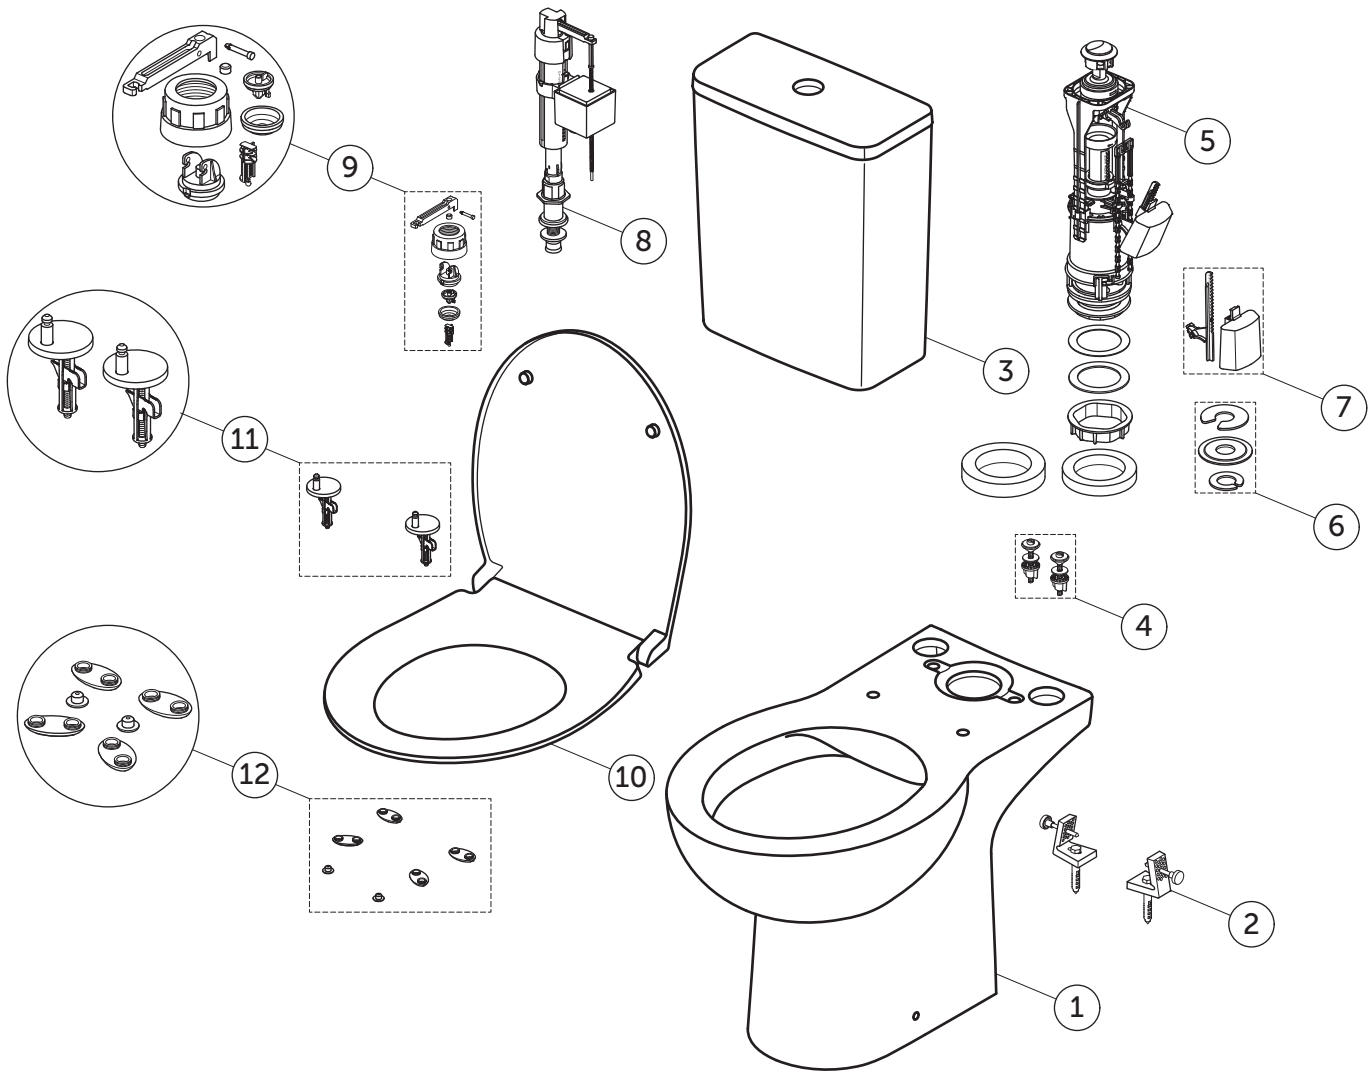

SPARE PARTS

W007501

Close Coupled Toilet Pack
HO; RimLS+; BI; 4/2.5L; S&C SW SC

EUROVIT+

Item	Description	Spare Code
1	TIRSO CC BOWL HO OPEN SRT RimLS+	
2	FIXATION SET FOR HIDDEN MOUNTING	TT0257919
3	EUROVIT/ULYSSE CC TANK BI + LID WHT	W843101
4	SP SET FIXATIONS FOR CISTERN 60MM SS	PV00867
5	SP SET OUTLET VALVE DF CHR BTN NO LOGO	PV00567
6	SP SET OUTLET VALVE SEAL + CLIPS	WV03767
7	SP SET OUTLET VALVE RACK + SMALL FLOAT	WV03867
8	BOTTOM INLET VALVE 265MM 3/8" BRASS	RV31567
9	SP SET BOTTOM INLET VALVE ARM + PLUG + MEMBRANE (BI)	WV03667
10	TIRSO S&C SW UNI UREA SCL TO T/FIX ANTIB	E3354HY
11	S&C HINGES SET FOR E3354, E3355, E3356	EW18467
12	S&C BUFFER SET FOR E3354, E3355, E3356	EW18567