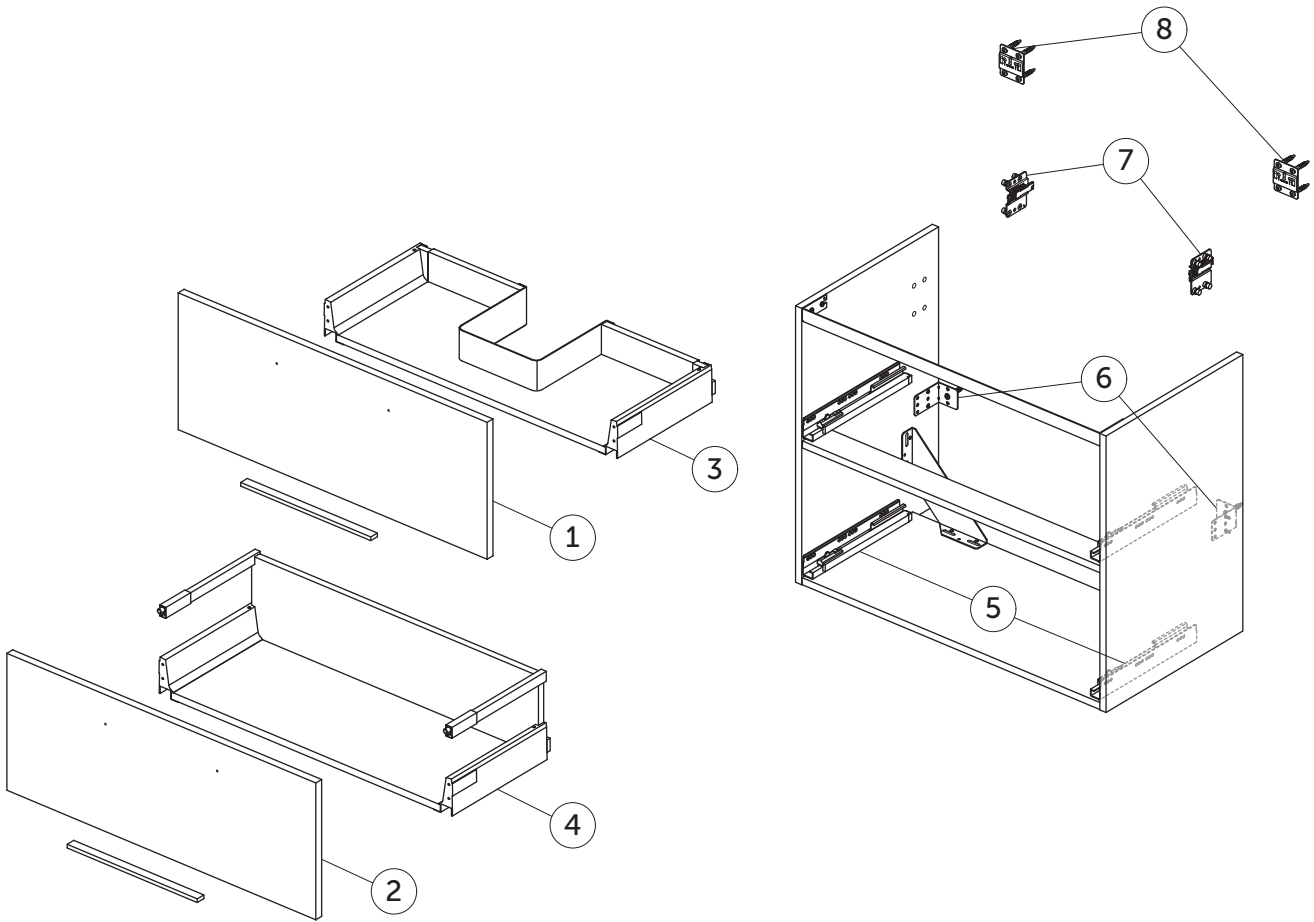

# SPARE PARTS

Vanity Unit WH 800  
2 drws

I.LIFE A

Item	Description	Colour/Finish	Code No.	Quantity
1	Upper drawer front panel 796 x 312	DU - White Matt NF - Sand Beige Matt NH - Greige Matt NG - Quartz Grey Matt NV - Carbon Grey Matt NX - Natural Oak NW - Coffee Oak	TF127DU TF127NF TF127NH TF127NG TF127NV TF127NX TF127NW	1
2	Lower drawer front panel 796 x 312	DU - White Matt NF - Sand Beige Matt NH - Greige Matt NG - Quartz Grey Matt NV - Carbon Grey Matt NX - Natural Oak NW - Coffee Oak	TF128DU TF128NF TF128NH TF128NG TF128NV TF128NX TF128NW	1
3	Upper drawer structure box 80x44		TF129NG	1
4	Lower drawer structure box 80x44		TF130NG	1
5	Runners 300 KIT Tandembbox BM Blum		TF11967	pair
6	Safety brackets KIT BU (brackets, screws, plugs)		TF12067	10
7	Hangers KIT Camat 807		TF12167	pair
8	Wall fixation KIT BU (brackets, screws, plugs)		TF12267	18