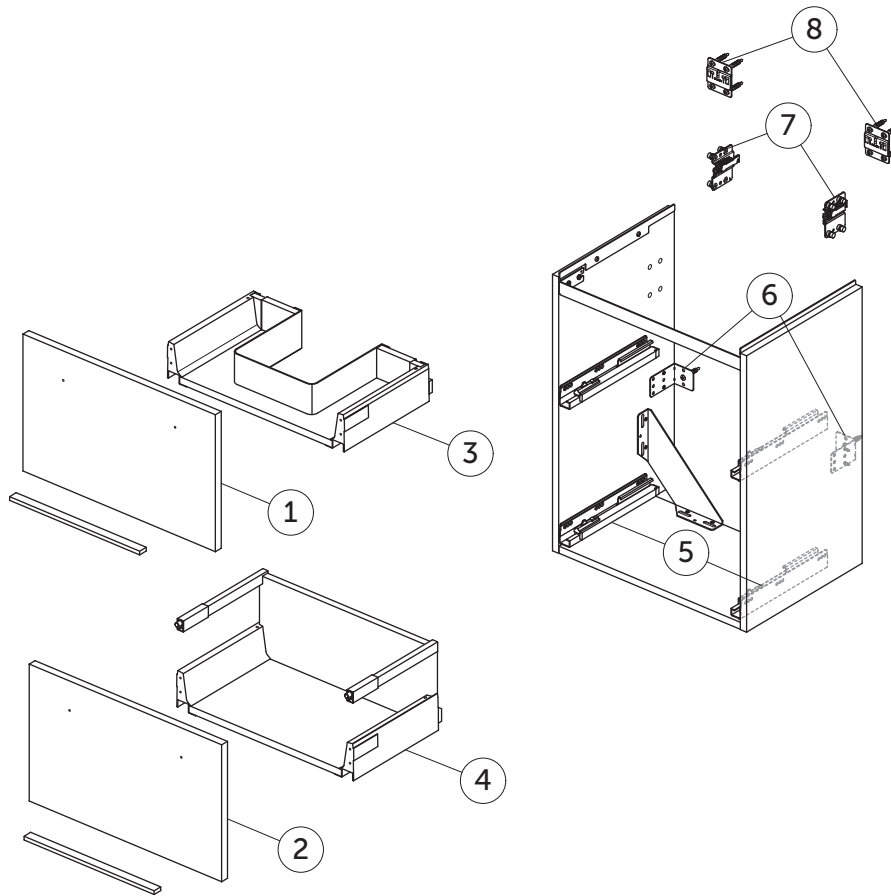

SPARE PARTS

Vanity Unit WH 500
2 drws

I.LIFE S

Item	Description	Colour/Finish	Code No.	Quantity
1	Upper drawer front panel 496 x 312	DU - White Matt NF - Sand Beige Matt NH - Greige Matt NG - Quartz Grey Matt NV - Carbon Grey Matt NX - Natural Oak NW - Coffee Oak	TF171DU TF171NF TF171NH TF171NG TF171NV TF171NX TF171NW	1
2	Lower drawer front panel 496 x 312	DU - White Matt NF - Sand Beige Matt NH - Greige Matt NG - Quartz Grey Matt NV - Carbon Grey Matt NX - Natural Oak NW - Coffee Oak	TF172DU TF172NF TF172NH TF172NG TF172NV TF172NX TF172NW	1
3	Upper drawer structure box 50x38		TF173NG	1
4	Lower drawer structure box 50x38		TF174NG	1
5	Runners 270 KIT Tandembox BM Blum		TF16667	pair
6	Safety brackets KIT BU (brackets, screws, plugs)		TF12067	10
7	Hangers KIT Camat 807		TF12167	pair
8	Wall fixation KIT BU (brackets, screws, plugs)		TF12267	18