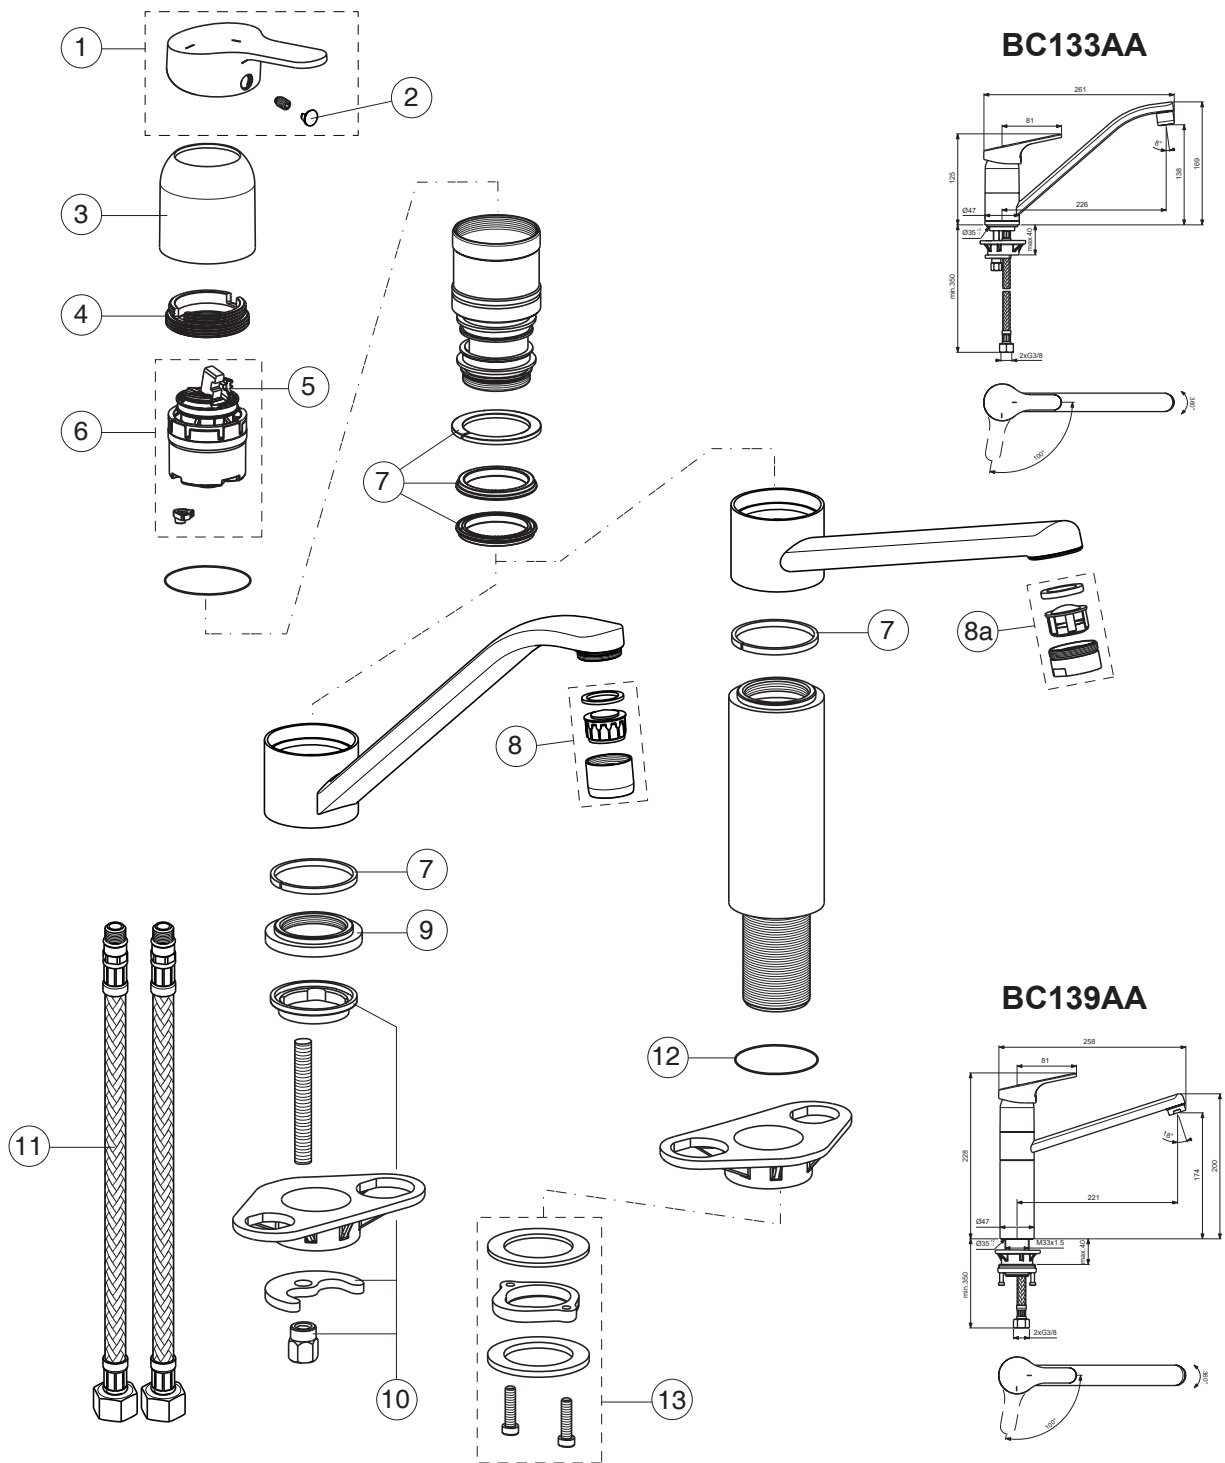

CERAFIT

Ideal Standard

Pos.	Signify	Spare parts-Nr.	Quantity	Pos.	Signify	Spare parts-Nr.	Quantity
1	Lever,w/logo-set	B961081AA	1 Set	13	Connecting group	B960255NU	1 Set
2	Cap decorative	B960473AA	1 Pcs.				
3	Rosette	B961431AA	1 Pcs.				
4	Screw M41x1.5/M38x1.5	B961374NU	1 Pcs.				
5	Hot limit stop	A861181NU	1 Pcs.				
6	Cartridge Ø38mm	A861156NU*	1 Set				
7	Sealing set	B960784NU	1 Set				
8	Perlator M22x1-A	B960828AA	1 Pcs.				
8a	Neop.casc.M24x1-A	A960321AA	1 Pcs.				
9	Rosette decorative	B961430AA	1 Pcs.				
10	Connecting set	A964520NU	1 Set				
11	Fl.hose G3/8-L445mm	A963600NU	1 Pcs. (for BC133AA)				
	Fl.hose G3/8-L550mm	B961614NU	1 Pcs.				
12	O-Ring Ø37.77x2.62	A962574NU	1 Pcs.				

*Universal set (not all parts needed)