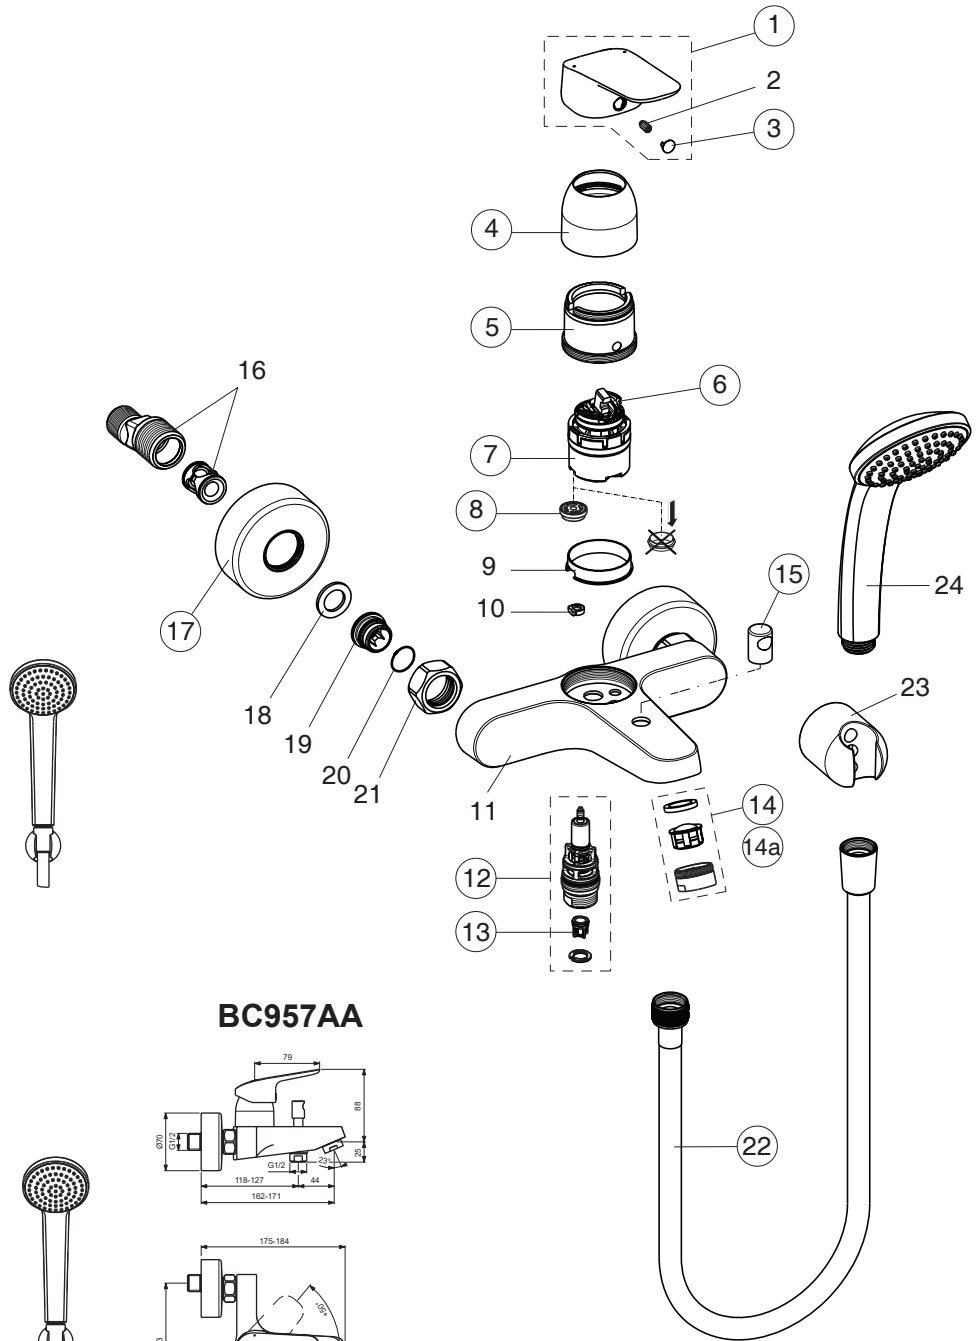

B1721AA

B1722AA

BC952AA

BC957AA

Pos.	Signify	Spare parts-Nr.	Quantity	Pos.	Signify	Spare parts-Nr.	Quantity
1	Lever,w/logo-set	B961375AA	1 Pcs.	14a	Neop.cascade M24x1-C	A961132AA**	1 Pcs.
2	Screw M5x8		1 Pcs.	15	Pull knob	B960486AA	1 Pcs.
3	Cap decorative	B960473AA	1 Pcs.	16	S-connections		2 Pcs.
4	Rosette M41x1.5	B961386AA	1 Pcs.	17	Escutcheon	B960242AA	1 Pcs.
5+pos.7	Screw M41x1.5/M46x1.5	B961387NU	1 Pcs.	18	Fiber ring Ø24x15x2		2 Pcs.
6	Hot limit stop	A861181NU	1 Pcs.	19	Nipple M19x1.5LH		2 Pcs.
7	Cartridge Ø38mm	A861156NU*	1 Pcs.	20	O-Ring Ø15.6x1.78		2 Pcs.
8	Flow limiter 8.4 l/min	A962966NU**	1 Pcs.	21	Coupling nut		2 Pcs.
9	Support ring		1 Pcs.	22	Sh.hose L1500mm-compl.	B960604AA	1 Pcs.
10	Pin		1 Pcs.	23	Wall hook for hand shower		1 Pcs.
11	Body bath/shower		1 Pcs.	24	Handspray 1F,80mm		1 Pcs.
12	Diverter automatic	B960167AA	1 Pcs.				
13	Rv-patrone	A960944NU	2 Pcs.				
14	Neop.cascade M24x1-D	A960537AA	1 Pcs.				

*Universal set (not all parts needed) ** (for BC952AA ; BC957AA)