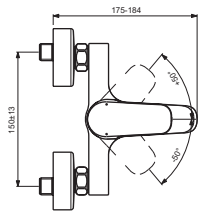

B1721AA

B1722AA

BC952AA

BC957AA

Pos.	Signify	Spare parts-Nr.	Quantity	Pos.	Signify	Spare parts-Nr.	Quantity
1	Lever,w/logo-set	B961375AA	1 Pcs.	14a	Neop.cascade M24x1-C	A961132AA**	1 Pcs.
2	Screw M5x8		1 Pcs.	15	Pull knob	B960486AA	1 Pcs.
3	Cap decorative	B960473AA	1 Pcs.	16	S-connections		2 Pcs.
4	Rosette M41x1.5	B961386AA	1 Pcs.	17	Escutcheon	B960242AA	1 Pcs.
5+pos.7	Screw M41x1.5/M46x1.5	B961387NU	1 Pcs.	18	Fiber ring Ø24x15x2		2 Pcs.
6	Hot limit stop	A861181NU	1 Pcs.	19	Nipple M19x1.5LH		2 Pcs.
7	Cartridge Ø38mm	A861156NU*	1 Pcs.	20	O-Ring Ø15.6x1.78		2 Pcs.
8	Flow limiter 8.4 l/min	A962966NU**	1 Pcs.	21	Coupling nut		2 Pcs.
9	Support ring		1 Pcs.	22	Sh.hose L1500mm-compl.	B960604AA	1 Pcs.
10	Pin		1 Pcs.	23	Wall hook for hand shower		1 Pcs.
11	Body bath/shower		1 Pcs.	24	Handspray 1F,80mm		1 Pcs.
12	Diverter automatic	B960167AA	1 Pcs.				
13	Rv-patrone	A960944NU	2 Pcs.				
14	Neop.cascade M24x1-D	A960537AA	1 Pcs.				

*Universal set (not all parts needed) ** (for BC952AA ; BC957AA)