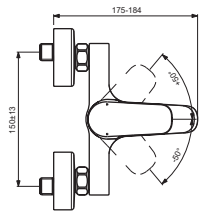

B1721AA

B1722AA

BC952AA

BC957AA

Pos.	Signify	Spare parts-Nr.	Quantity	Pos.	Signify	Spare parts-Nr.	Quantity
1	Lever,w/logo-set	B961375AA	1 Pcs.	14a	Neop.cascade M24x1-C	A961132AA**	1 Pcs.
2	Screw M5x8		1 Pcs.	15	Pull knob	B960486AA	1 Pcs.
3	Cap decorative	B960473AA	1 Pcs.	16	S-connections		2 Pcs.
4	Rosette M41x1.5	B961386AA	1 Pcs.	17	Escutcheon	B960242AA	1 Pcs.
5+pos.7	Screw M41x1.5/M46x1.5	B961387NU	1 Pcs.	18	Fiber ring Ø24x15x2		2 Pcs.
6	Hot limit stop	A861181NU	1 Pcs.	19	Nipple M19x1.5LH		2 Pcs.
7	Cartridge Ø38mm	A861156NU*	1 Pcs.	20	O-Ring Ø15.6x1.78		2 Pcs.
8	Flow limiter 8.4 l/min	A962966NU**	1 Pcs.	21	Coupling nut		2 Pcs.
9	Support ring		1 Pcs.	22	Sh.hose L1500mm-compl.	B960604AA	1 Pcs.
10	Pin		1 Pcs.	23	Wall hook for hand shower		1 Pcs.
11	Body bath/shower		1 Pcs.	24	Handspray 1F,80mm		1 Pcs.
12	Diverter automatic	B960167AA	1 Pcs.				
13	Rv-patrone	A960944NU	2 Pcs.				
14	Neop.cascade M24x1-D	A960537AA	1 Pcs.				

*Universal set (not all parts needed) ** (for BC952AA ; BC957AA)