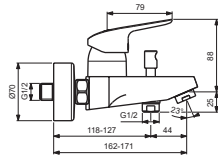

B1721AA

B1722AA

BC952AA

BC957AA

Pos.	Signify	Spare parts-Nr.	Quantity	Pos.	Signify	Spare parts-Nr.	Quantity
1	Lever,w/logo-set	B961375AA	1 Pcs.	14a	Neop.cascade M24x1-C	A961132AA**	1 Pcs.
2	Screw M5x8		1 Pcs.	15	Pull knob	B960486AA	1 Pcs.
3	Cap decorative	B960473AA	1 Pcs.	16	S-connections		2 Pcs.
4	Rosette M41x1.5	B961386AA	1 Pcs.	17	Escutcheon	B960242AA	1 Pcs.
5+pos.7	Screw M41x1.5/M46x1.5	B961387NU	1 Pcs.	18	Fiber ring Ø24x15x2		2 Pcs.
6	Hot limit stop	A861181NU	1 Pcs.	19	Nipple M19x1.5LH		2 Pcs.
7	Cartridge Ø38mm	A861156NU*	1 Pcs.	20	O-Ring Ø15.6x1.78		2 Pcs.
8	Flow limiter 8.4 l/min	A962966NU**	1 Pcs.	21	Coupling nut		2 Pcs.
9	Support ring		1 Pcs.	22	Sh.hose L1500mm-compl.	B960604AA	1 Pcs.
10	Pin		1 Pcs.	23	Wall hook for hand shower		1 Pcs.
11	Body bath/shower		1 Pcs.	24	Handspray 1F,80mm		1 Pcs.
12	Diverter automatic	B960167AA	1 Pcs.				
13	Rv-patrone	A960944NU	2 Pcs.				
14	Neop.cascade M24x1-D	A960537AA	1 Pcs.				

*Universal set (not all parts needed) ** (for BC952AA ; BC957AA)