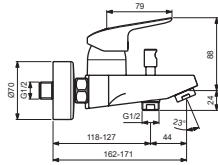

B1721AA

B1722AA

BC952AA

BC957AA

Pos.	Signify	Spare parts-Nr.	Quantity	Pos.	Signify	Spare parts-Nr.	Quantity
1	Lever,w/logo-set	B961375AA	1 Pcs.	14a	Neop.cascade M24x1-C	A961132AA**	1 Pcs.
2	Screw M5x8		1 Pcs.	15	Pull knob	B960486AA	1 Pcs.
3	Cap decorative	B960473AA	1 Pcs.	16	S-connections		2 Pcs.
4	Rosette M41x1.5	B961386AA	1 Pcs.	17	Escutcheon	B960242AA	1 Pcs.
5+pos.7	Screw M41x1.5/M46x1.5	B961387NU	1 Pcs.	18	Fiber ring Ø24x15x2		2 Pcs.
6	Hot limit stop	A861181NU	1 Pcs.	19	Nipple M19x1.5LH		2 Pcs.
7	Cartridge Ø38mm	A861156NU*	1 Pcs.	20	O-Ring Ø15.6x1.78		2 Pcs.
8	Flow limiter 8.4 l/min	A962966NU**	1 Pcs.	21	Coupling nut		2 Pcs.
9	Support ring		1 Pcs.	22	Sh.hose L1500mm-compl.	B960604AA	1 Pcs.
10	Pin		1 Pcs.	23	Wall hook for hand shower		1 Pcs.
11	Body bath/shower		1 Pcs.	24	Handspray 1F,80mm		1 Pcs.
12	Diverter automatic	B960167AA	1 Pcs.				
13	Rv-patrone	A960944NU	2 Pcs.				
14	Neop.cascade M24x1-D	A960537AA	1 Pcs.				

*Universal set (not all parts needed) ** (for BC952AA ; BC957AA)