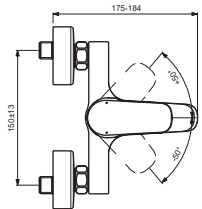

B1721AA

B1722AA

BC952AA

BC957AA

Pos.	Signify	Spare parts-Nr.	Quantity	Pos.	Signify	Spare parts-Nr.	Quantity
1	Lever,w/logo-set	B961375AA	1 Pcs.	14a	Neop.cascade M24x1-C	A961132AA**	1 Pcs.
2	Screw M5x8		1 Pcs.	15	Pull knob	B960486AA	1 Pcs.
3	Cap decorative	B960473AA	1 Pcs.	16	S-connections		2 Pcs.
4	Rosette M41x1.5	B961386AA	1 Pcs.	17	Escutcheon	B960242AA	1 Pcs.
5+pos.7	Screw M41x1.5/M46x1.5	B961387NU	1 Pcs.	18	Fiber ring Ø24x15x2		2 Pcs.
6	Hot limit stop	A861181NU	1 Pcs.	19	Nipple M19x1.5LH		2 Pcs.
7	Cartridge Ø38mm	A861156NU*	1 Pcs.	20	O-Ring Ø15.6x1.78		2 Pcs.
8	Flow limiter 8.4 l/min	A962966NU**	1 Pcs.	21	Coupling nut		2 Pcs.
9	Support ring		1 Pcs.	22	Sh.hose L1500mm-compl.	B960604AA	1 Pcs.
10	Pin		1 Pcs.	23	Wall hook for hand shower		1 Pcs.
11	Body bath/shower		1 Pcs.	24	Handspray 1F,80mm		1 Pcs.
12	Diverter automatic	B960167AA	1 Pcs.				
13	Rv-patrone	A960944NU	2 Pcs.				
14	Neop.cascade M24x1-D	A960537AA	1 Pcs.				

*Universal set (not all parts needed) ** (for BC952AA ; BC957AA)