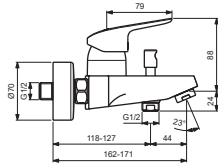

B1721AA

B1722AA

BC952AA

BC957AA

Pos.	Signify	Spare parts-Nr.	Quantity	Pos.	Signify	Spare parts-Nr.	Quantity
1	Lever,w/logo-set	B961375AA	1 Pcs.	14a	Neop.cascade M24x1-C	A961132AA**	1 Pcs.
2	Screw M5x8		1 Pcs.	15	Pull knob	B960486AA	1 Pcs.
3	Cap decorative	B960473AA	1 Pcs.	16	S-connections		2 Pcs.
4	Rosette M41x1.5	B961386AA	1 Pcs.	17	Escutcheon	B960242AA	1 Pcs.
5+pos.7	Screw M41x1.5/M46x1.5	B961387NU	1 Pcs.	18	Fiber ring Ø24x15x2		2 Pcs.
6	Hot limit stop	A861181NU	1 Pcs.	19	Nipple M19x1.5LH		2 Pcs.
7	Cartridge Ø38mm	A861156NU*	1 Pcs.	20	O-Ring Ø15.6x1.78		2 Pcs.
8	Flow limiter 8.4 l/min	A962966NU**	1 Pcs.	21	Coupling nut		2 Pcs.
9	Support ring		1 Pcs.	22	Sh.hose L1500mm-compl.	B960604AA	1 Pcs.
10	Pin		1 Pcs.	23	Wall hook for hand shower		1 Pcs.
11	Body bath/shower		1 Pcs.	24	Handspray 1F,80mm		1 Pcs.
12	Diverter automatic	B960167AA	1 Pcs.				
13	Rv-patrone	A960944NU	2 Pcs.				
14	Neop.cascade M24x1-D	A960537AA	1 Pcs.				

*Universal set (not all parts needed) ** (for BC952AA ; BC957AA)