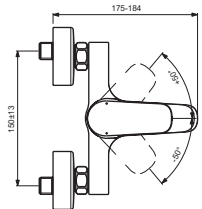

B1721AA

B1722AA

BC952AA

BC957AA

Pos.	Signify	Spare parts-Nr.	Quantity	Pos.	Signify	Spare parts-Nr.	Quantity
1	Lever,w/logo-set	B961375AA	1 Pcs.	14a	Neop.cascade M24x1-C	A961132AA**	1 Pcs.
2	Screw M5x8		1 Pcs.	15	Pull knob	B960486AA	1 Pcs.
3	Cap decorative	B960473AA	1 Pcs.	16	S-connections		2 Pcs.
4	Rosette M41x1.5	B961386AA	1 Pcs.	17	Escutcheon	B960242AA	1 Pcs.
5+pos.7	Screw M41x1.5/M46x1.5	B961387NU	1 Pcs.	18	Fiber ring Ø24x15x2		2 Pcs.
6	Hot limit stop	A861181NU	1 Pcs.	19	Nipple M19x1.5LH		2 Pcs.
7	Cartridge Ø38mm	A861156NU*	1 Pcs.	20	O-Ring Ø15.6x1.78		2 Pcs.
8	Flow limiter 8.4 l/min	A962966NU**	1 Pcs.	21	Coupling nut		2 Pcs.
9	Support ring		1 Pcs.	22	Sh.hose L1500mm-compl.	B960604AA	1 Pcs.
10	Pin		1 Pcs.	23	Wall hook for hand shower		1 Pcs.
11	Body bath/shower		1 Pcs.	24	Handspray 1F,80mm		1 Pcs.
12	Diverter automatic	B960167AA	1 Pcs.				
13	Rv-patrone	A960944NU	2 Pcs.				
14	Neop.cascade M24x1-D	A960537AA	1 Pcs.				

*Universal set (not all parts needed) ** (for BC952AA ; BC957AA)