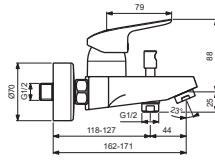

B1721AA

B1722AA

BC952AA

BC957AA

Pos.	Signify	Spare parts-Nr.	Quantity	Pos.	Signify	Spare parts-Nr.	Quantity
1	Lever,w/logo-set	B961375AA	1 Pcs.	14a	Neop.cascade M24x1-C	A961132AA**	1 Pcs.
2	Screw M5x8		1 Pcs.	15	Pull knob	B960486AA	1 Pcs.
3	Cap decorative	B960473AA	1 Pcs.	16	S-connections		2 Pcs.
4	Rosette M41x1.5	B961386AA	1 Pcs.	17	Escutcheon	B960242AA	1 Pcs.
5+pos.7	Screw M41x1.5/M46x1.5	B961387NU	1 Pcs.	18	Fiber ring Ø24x15x2		2 Pcs.
6	Hot limit stop	A861181NU	1 Pcs.	19	Nipple M19x1.5LH		2 Pcs.
7	Cartridge Ø38mm	A861156NU*	1 Pcs.	20	O-Ring Ø15.6x1.78		2 Pcs.
8	Flow limiter 8.4 l/min	A962966NU**	1 Pcs.	21	Coupling nut		2 Pcs.
9	Support ring		1 Pcs.	22	Sh.hose L1500mm-compl.	B960604AA	1 Pcs.
10	Pin		1 Pcs.	23	Wall hook for hand shower		1 Pcs.
11	Body bath/shower		1 Pcs.	24	Handspray 1F,80mm		1 Pcs.
12	Diverter automatic	B960167AA	1 Pcs.				
13	Rv-patrone	A960944NU	2 Pcs.				
14	Neop.cascade M24x1-D	A960537AA	1 Pcs.				

*Universal set (not all parts needed) ** (for BC952AA ; BC957AA)