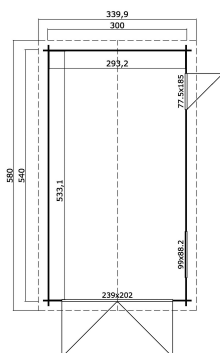

-  34 mm
-  3
-  9
- GUARANTEE**
★ ★ ★
2 YEARS

PACKAGING: 1 PALLET(S)

 600 x 120 x 51 cm
1026 kg

EAN 4743329201234

DIMENSIONS

Floor area	15.63 m ²
Roof dimensions	3.40 x 5.80 m
Cubic volume	≈ 37.87 m ³
Wall height	≈ 2.11 m
Ridge height	≈ 2.74 m
Front overhang	≈ 20 cm

WINDOWS & DOORS

1 x Garage door (TC*)	239.0 x 202.0 cm
1 x Single door (SGA+28*)	77.5 x 185.0 cm
1 x Single window open inward (SGA*)	99.0 x 88.2 cm

*SGA: Single Glazed Action

*TC: Solid Wood Classic

*SGA+28: Single Glazed Action with 28 mm Frame

ROOF & FLOOR

Roof boards	15x90 mm
Roof surface	21.46 m ²
Roof angle	≈ 23 °

* Optional roof covering available