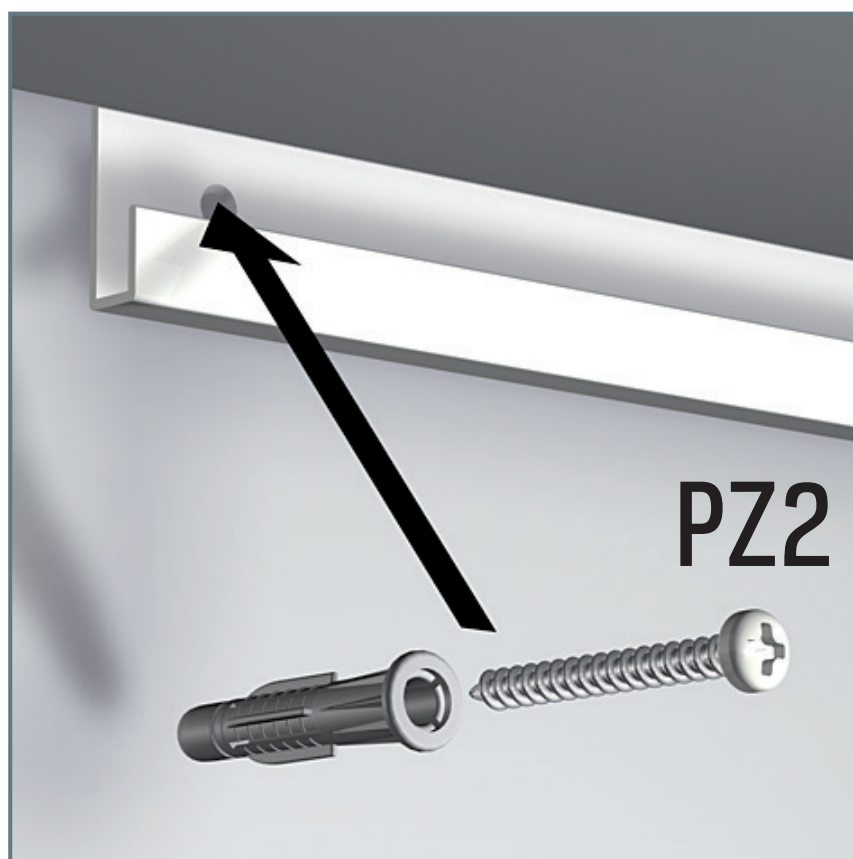

CLASSIC RAIL

4 SCREWS/M - 20 KG/M

installation movie:

FLEXIBLE
SAFE
STRONG