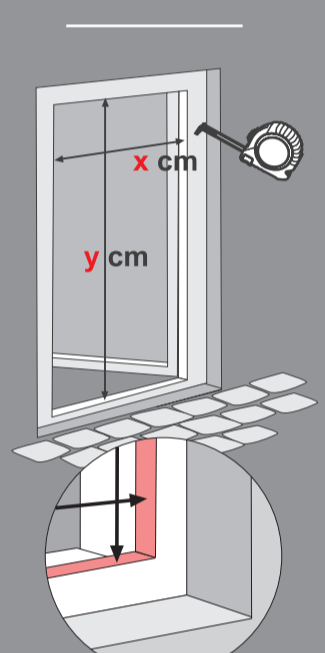

max. Bausatzgröße
taille max. du kit
dimensione massima del kit
max. grootte
max. storlek
max. velikost soupravy
max. veľkosť súpravy
dimensiunea maximă a setului
max. size of the assembly kit

120 x 240 cm

max. Türöffnung
ouverture de porte max.
apertura massima della porta
max. desopening max.
dörröppning
max. otvor dveří
največja odprtina za vrata
deschiderea max. a ușii
max. door opening

117 x 237 cm