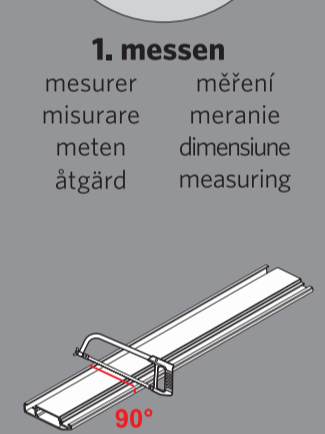

max. Bausatzgröße
taille max. du kit
dimensione massima del kit
max. grootte
max. storlek
max. velikost soupravy
max. veľkosť súpravy
dimensiunea maximă a setului
max. size of the assembly kit

120 x 240 cm

max. Türöffnung
ouverture de porte max.
apertura massima della porta
max. desopening max.
dörröppning
max. otvor dveří
največja odprtina za vrata
deschiderea max. a ușii
max. door opening

117 x 237 cm