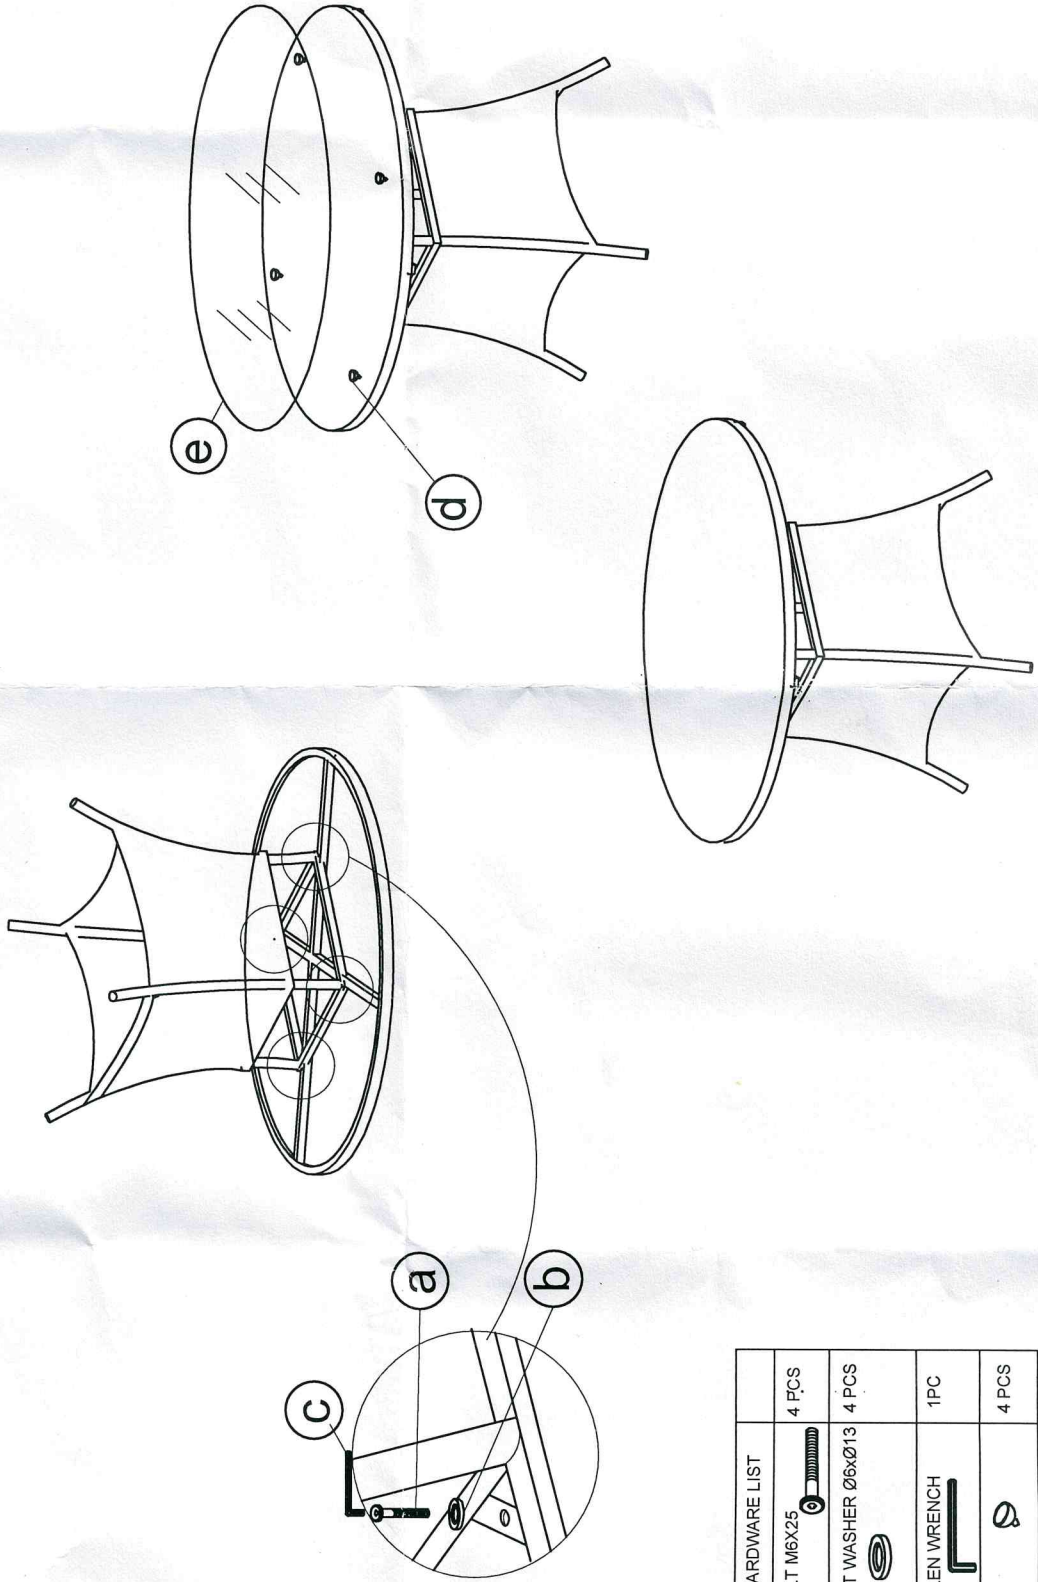

# ASSEMBLY INSTRUCTIONS

HARDWARE LIST	
(a) BOLT M6X25	4 PCS
(b) FLAT WASHER Ø6xØ13	4 PCS
(c) ALLEN WRENCH	1PC
(d)	4 PCS
(e)	1 PC