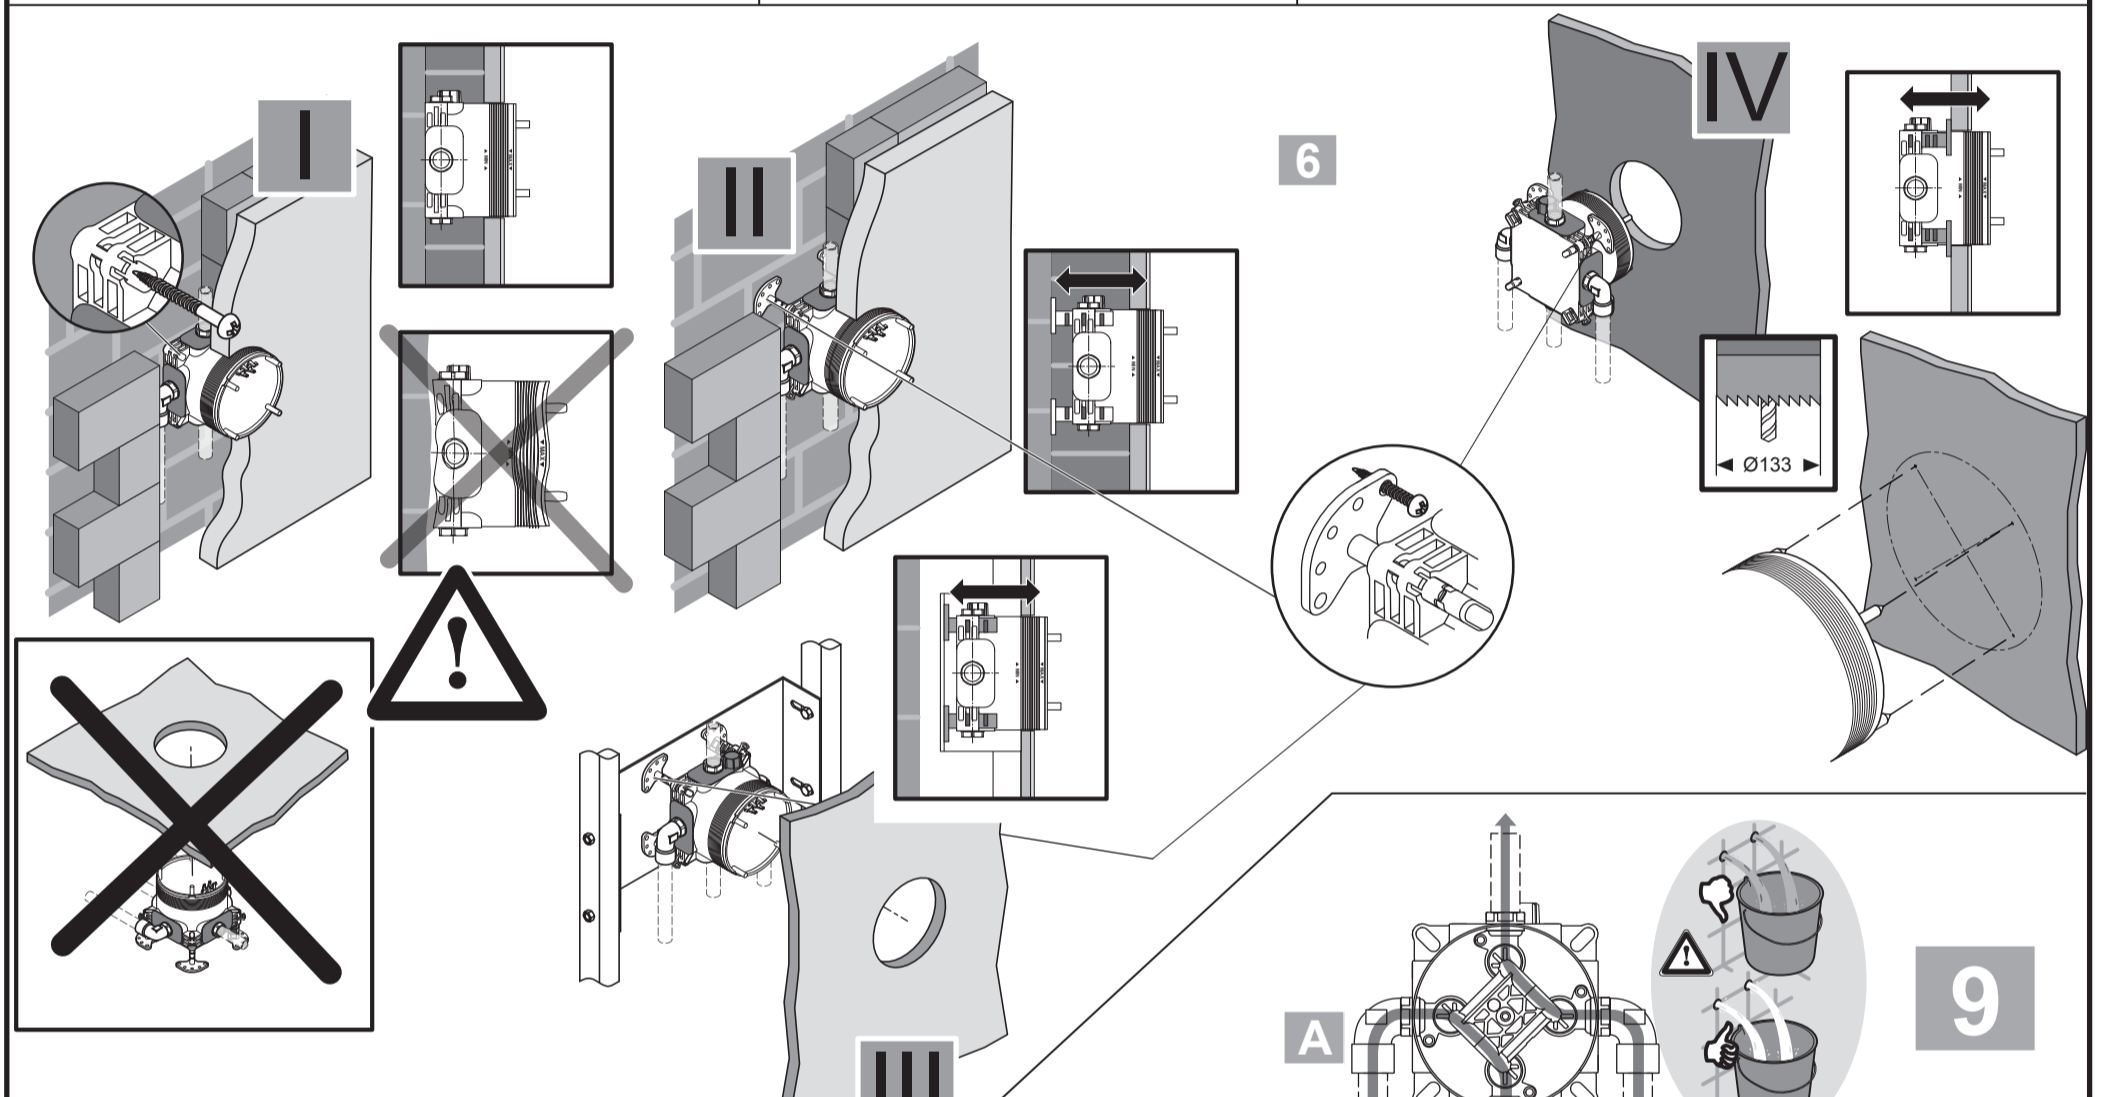

P Prüfdruck bar		MAX. 10		5	
				0,5		1	
		T °C		MAX. 80		65	
				55		55