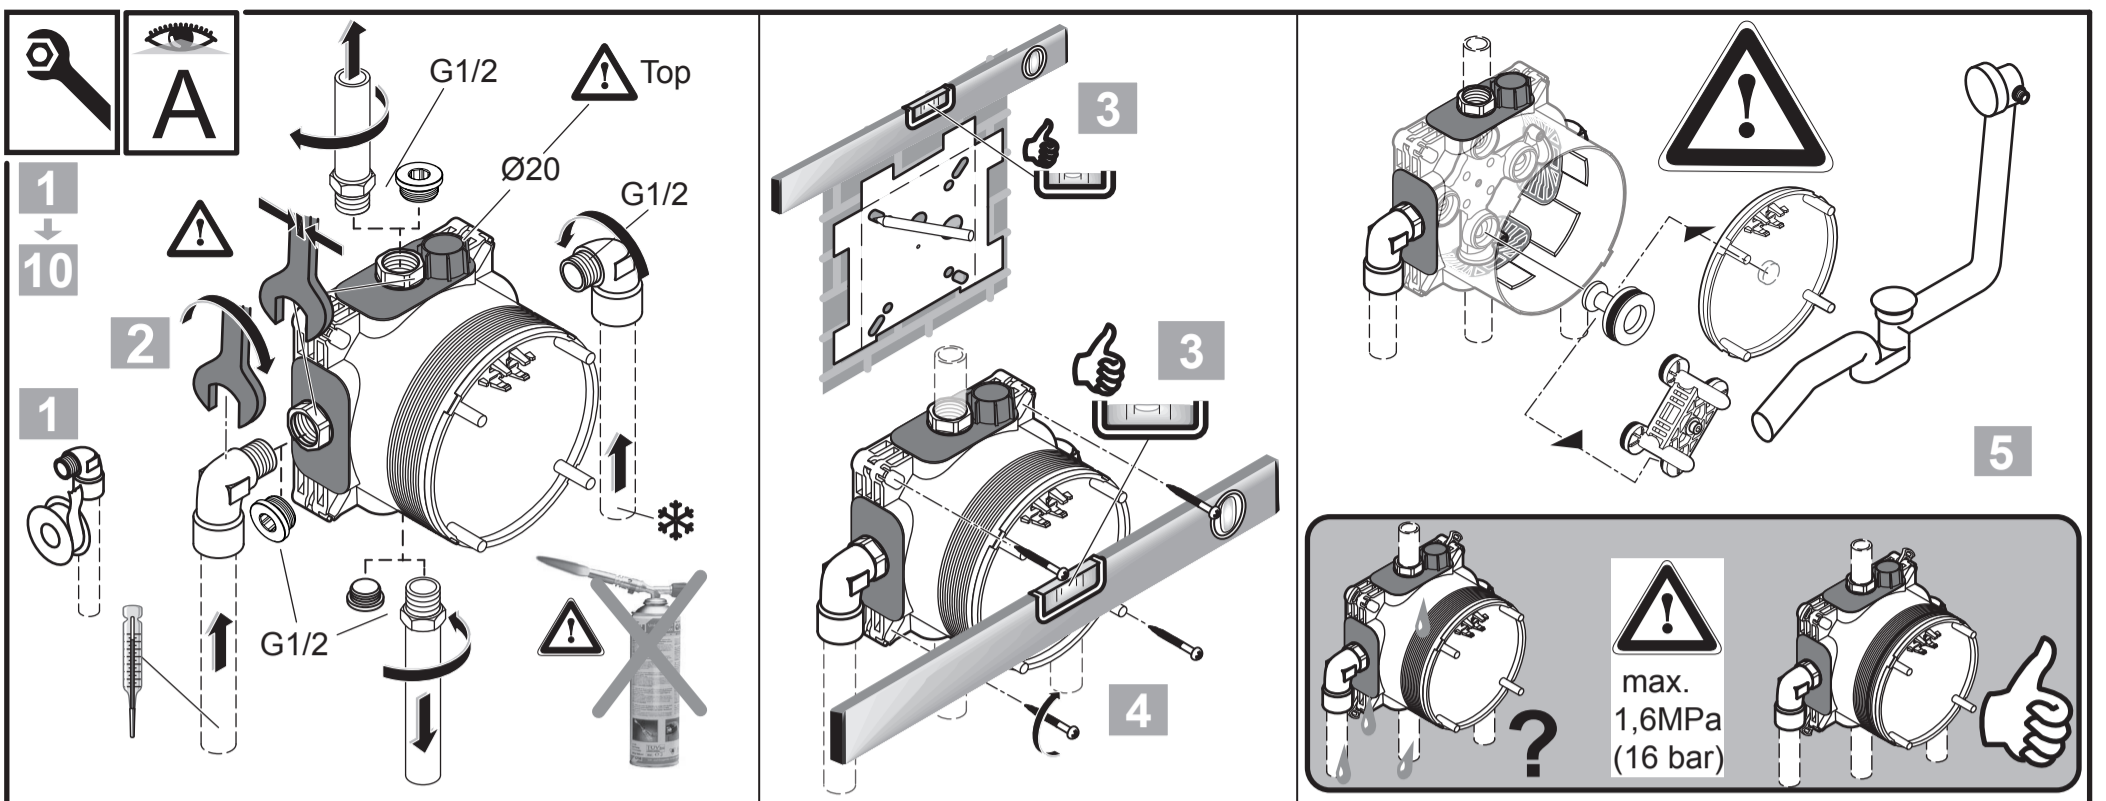

P Prüfdruck bar		MAX. 10		5	
				0,5		1	
		T °C		MAX. 80		65	
				55		55