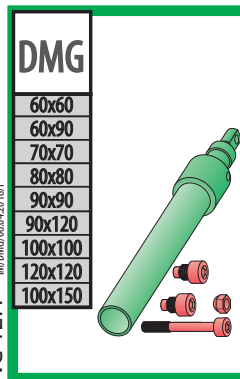

<http://www.fakro.com/download/film-installation-instructions/roof-windows/>

NC 1EH