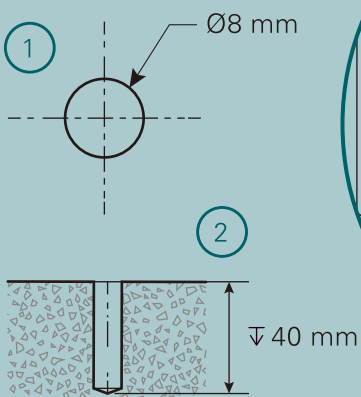

3

4

5

i

Manufactured for:
HORNBACH Baumarkt AG
Hornbachstraße 11
76879 Bornheim / Germany
product@hornbach.com
www.hornbach.com

Technische Information, Stand 05/2025