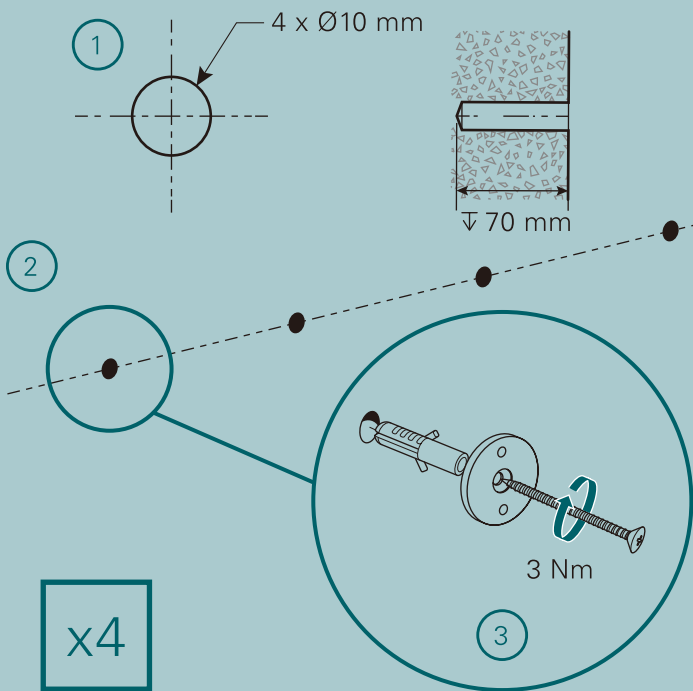

3

4

5

i

Manufactured for:
HORNBACH Baumarkt AG
Hornbachstraße 11
76879 Bornheim / Germany
product@hornbach.com
www.hornbach.com

Technische Information, Stand 05/2025