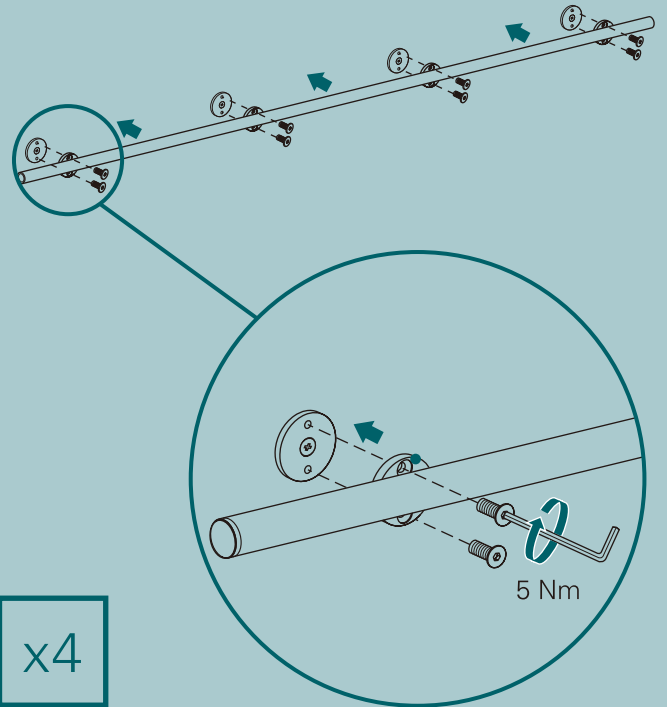

3

4

5

i

Manufactured for:
HORNBACH Baumarkt AG
Hornbachstraße 11
76879 Bornheim / Germany
product@hornbach.com
www.hornbach.com

Technische Information, Stand 05/2025