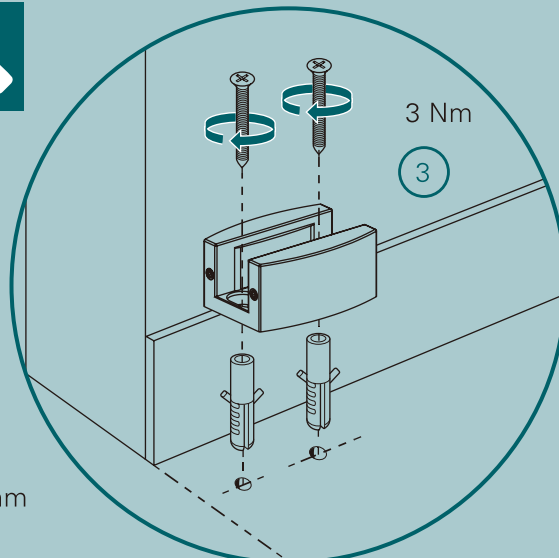

3

4

5

i

Manufactured for:
HORNBACH Baumarkt AG
Hornbachstraße 11
76879 Bornheim / Germany
product@hornbach.com
www.hornbach.com

Technische Information, Stand 05/2025