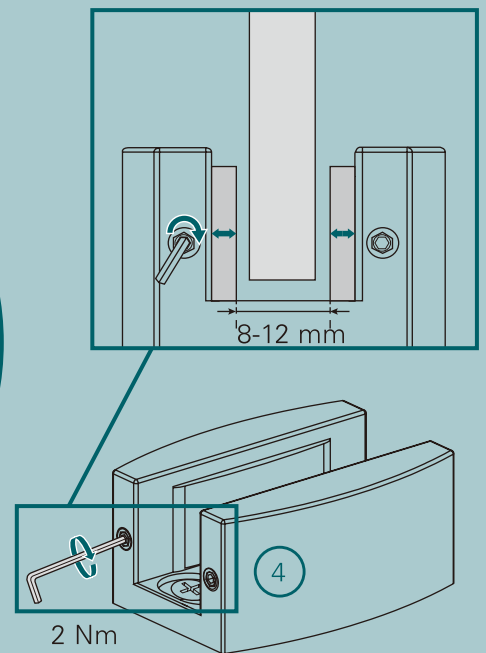

3

4

5

i

Manufactured for:
HORNBACH Baumarkt AG
Hornbachstraße 11
76879 Bornheim / Germany
product@hornbach.com
www.hornbach.com

Technische Information, Stand 05/2025