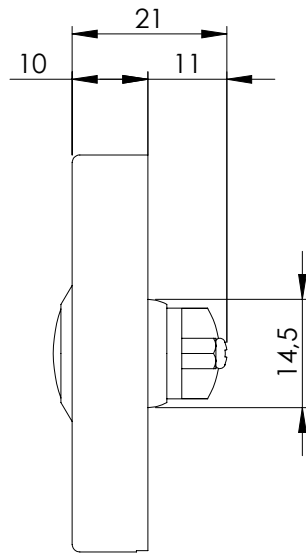

PD - 03-06-2015

Rev.	Description	By	Date
-		EvdG	01-03-2012

INTERSTEEL
VAN LEEUWEN INTERNATIONAL

Utrechtsestraatweg 220
NL-3911 TX Rhenen

P.O. Box 128
NL-3910 AC Rhenen
The Netherlands
www.vanleeuwenint.nl

Description		Beldrukker rond rvs	
Article nr. 0035.399040		Revision -	Projection
Material		Weight 0,0561 kg	General tolerance according to ISO 2768 - Medium, unless otherwise specified
Finish		Scale 1:1	
Drawn by	Date	Mod. by	Date
Remarks		Page 1/1	Date
		Size	A4

SW_00205769.slddrw

No material may be reproduced or transmitted in any form or by any means, electronic or mechanical, for any purpose without the express written permission of Van Leeuwen International.