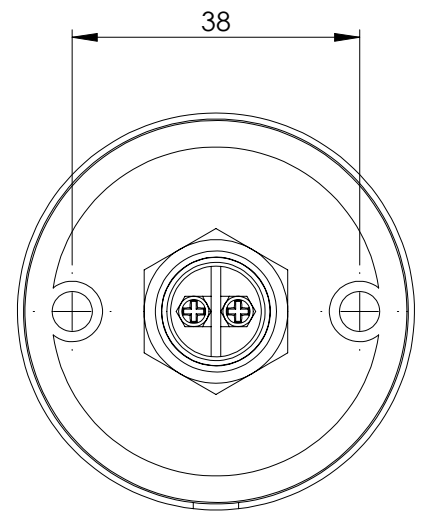

PD - 03-06-2015

Rev.	Description	By	Date
-		EvdG	01-03-2012

INTERSTEEL
VAN LEEUWEN INTERNATIONAL

Utrechtsestraatweg 220
NL-3911 TX Rhenen

P.O. Box 128
NL-3910 AC Rhenen
The Netherlands
www.vanleeuwenint.nl

Description		Beldrukker rond rvs	
Article nr. 0035.399040		Revision -	Projection
Material		Weight 0,0561 kg	General tolerance according to ISO 2768 - Medium, unless otherwise specified
Finish		Scale 1:1	
Drawn by	Date	Mod. by	Date
Remarks		Page 1/1	Date
		Size	A4

SW_00205769.slddrw

No material may be reproduced or transmitted in any form or by any means, electronic or mechanical, for any purpose without the express written permission of Van Leeuwen International.