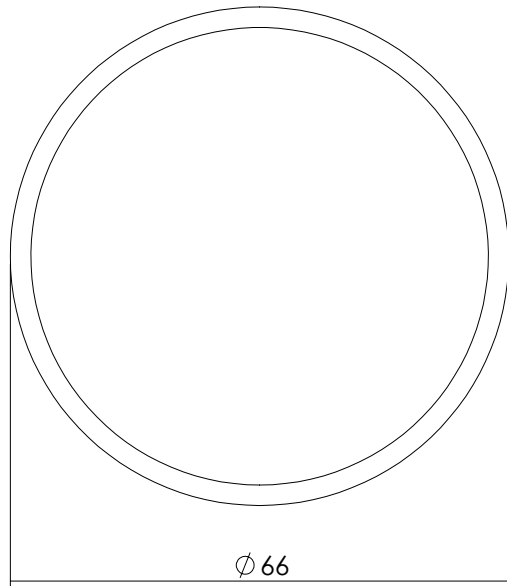

Rev.	Description	By	Date
A	USF - no product check & added al finishes into a table	BK	11-8-2020

Isometric view - scale 1:2

Art.nr.:		Finish:
0010	393030	Brass unlacquered
0013		Brass lacquered
0016		Chrome
0017		Chrome satin
0019		Nickel satin
0024		Antique brass

Description **Front door knob mushroom 57/66mm ...**

Article nr. **00xx.393030**

Projection

Material

Drawn By **EvdG**

Date **28-06-2013**

File Name **SW_00210087**

PD

General tolerance according to ISO 2768 - Medium, unless otherwise specified

Scale **1:1**

Page **1/1** Size **A4**

Utrechtsestraatweg 220
NL-3911 TX Rhenen

P.O. Box 128
NL-3910 AC Rhenen
The Netherlands
www.intersteel.nl