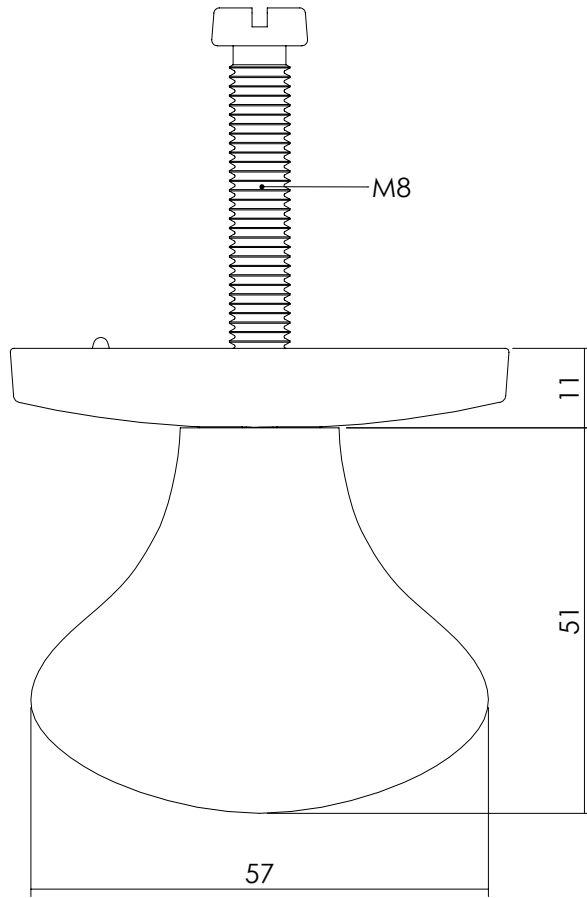

Rev.	Description	By	Date
A	USF - no product check & added al finishes into a table	BK	11-8-2020

Isometric view - scale 1:2

Art.nr.:		Finish:
0010	393030	Brass unlacquered
0013		Brass lacquered
0016		Chrome
0017		Chrome satin
0019		Nickel satin
0024		Antique brass

Description **Front door knob mushroom 57/66mm ...**

Article nr. **00xx.393030**

Projection

Material

Drawn By **EvdG**

Date **28-06-2013**

File Name **SW_00210087**

PD

General tolerance according to ISO 2768 - Medium, unless otherwise specified

Scale **1:1**

Page **1/1** Size **A4**

Utrechtsestraatweg 220
NL-3911 TX Rhenen

P.O. Box 128
NL-3910 AC Rhenen
The Netherlands
www.intersteel.nl